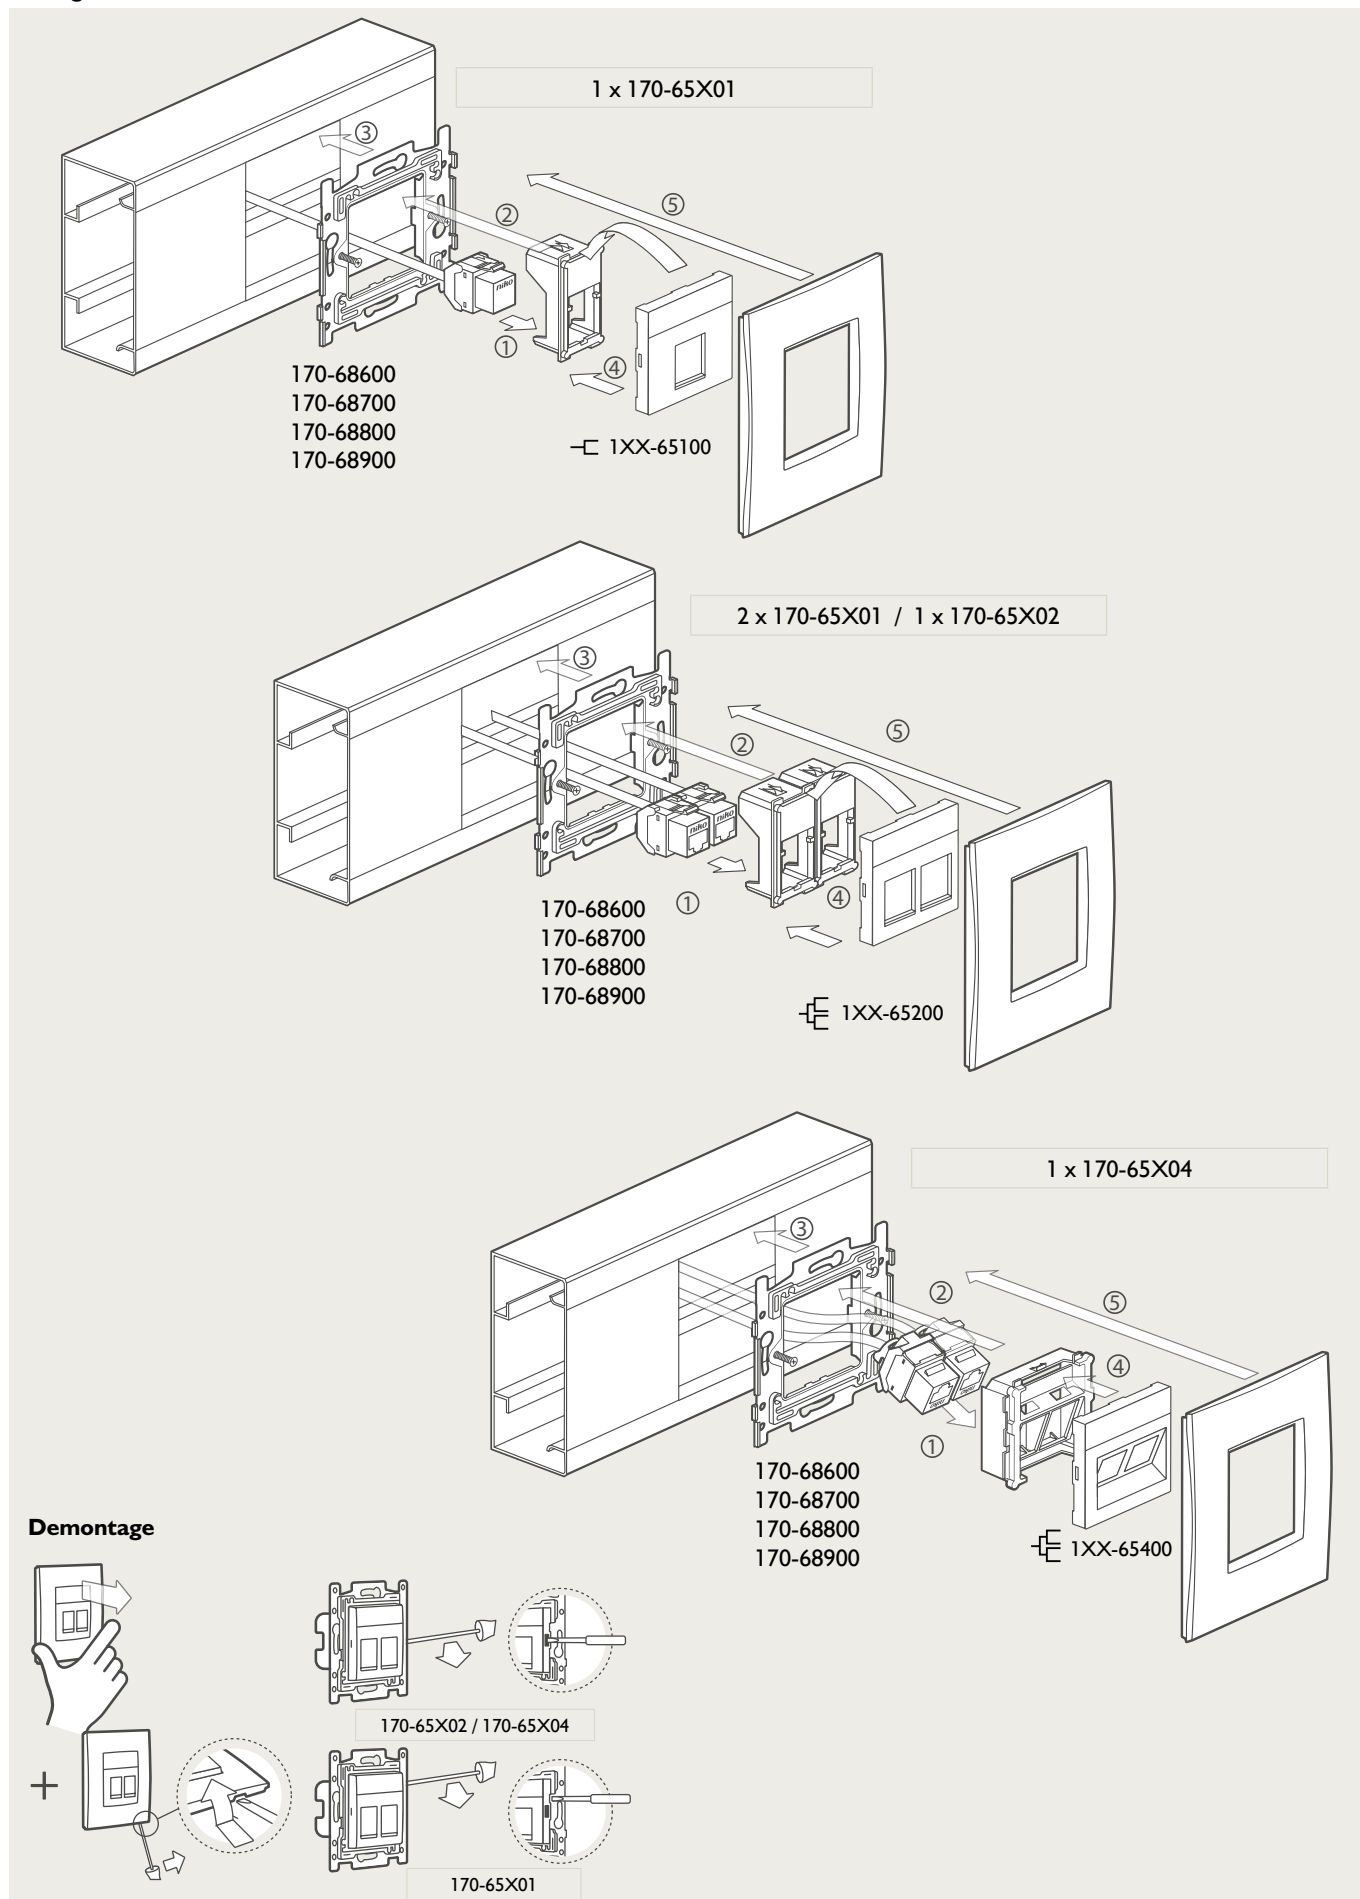

170-65101 / 170-65201 / 170-65302 / 170-65401 / 170-65402 / 170-65404 / 170-65501 / 170-65601 / 170-65701 / 170-65901 / 170-65904

Montage