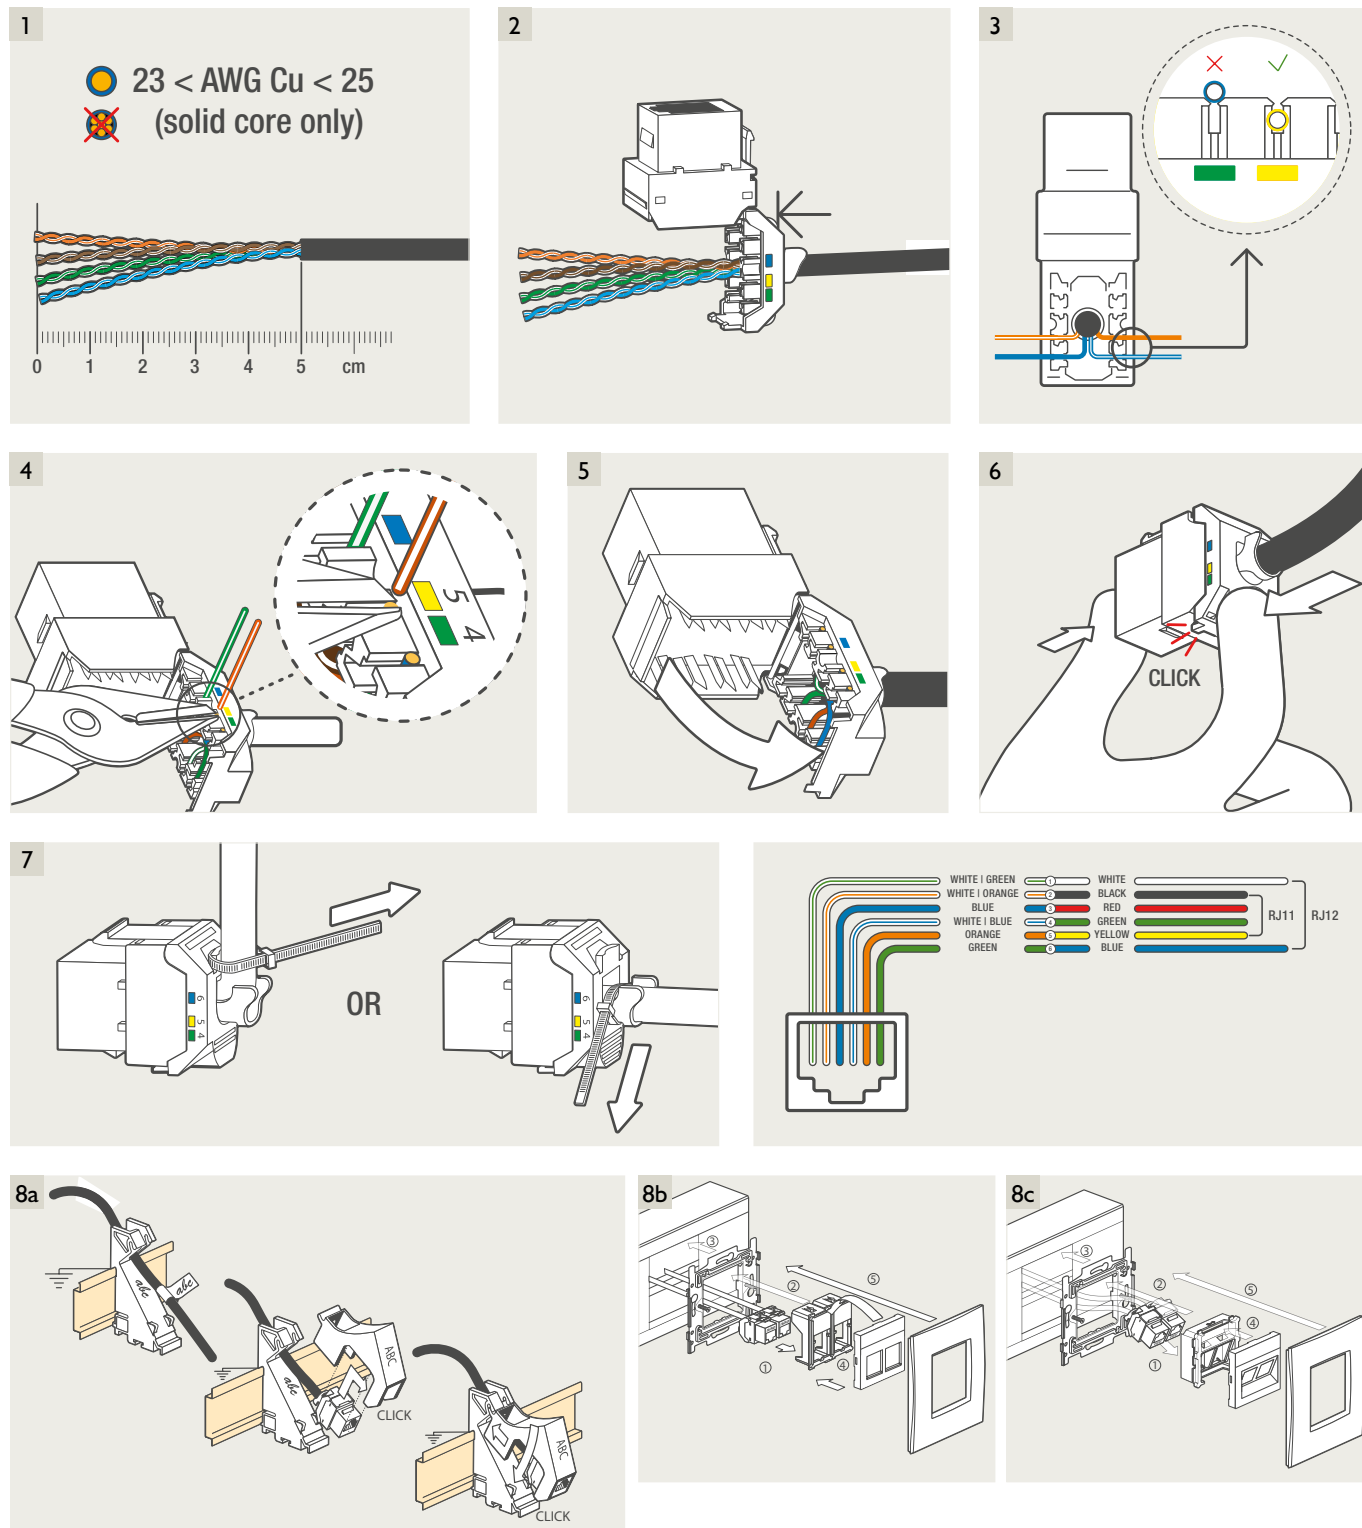

**Demontage**

**Connector RJ45 STP 650-45055 / 650-45066**

**Montage**

**Demontage**

**Connector RJ11 650-45013**

**Montage**

D.1  
 D.2  
 D.3  
 D.4  
 D.5  
 D.6

**Demontage**